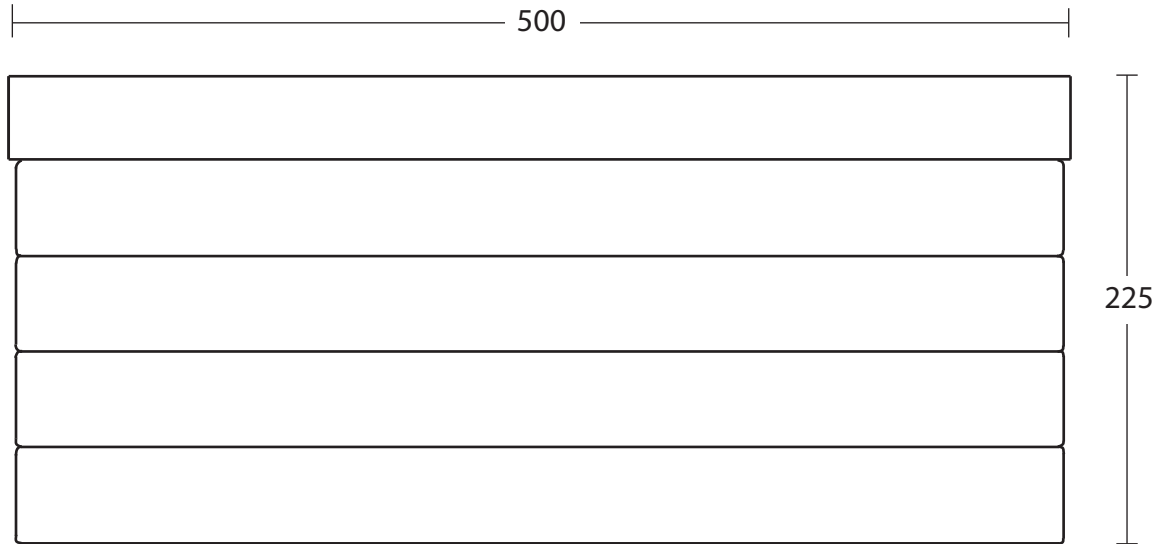

Furniture Collection	
Carlyon/Thurlestone	Wall hung unit

We recommend that all products are purchased with the assistance of a specialist bathroom retailer and always installed by an experienced installer who is a member of a recognized association. All sizes quoted are nominal: items may vary by plus or minus 2% against the figures quoted. When planning installations where dimensions are critical, it is essential that the space allowed for individual items is physically checked. Imperial Bathrooms can not be held liable for any costs associated with items not fitting in any given area. The contents of this statement are based on information correct at the time of publication. We reserve the right to make alterations and changes in product characteristics, fixing, packaging, operation etc at any time without notice.